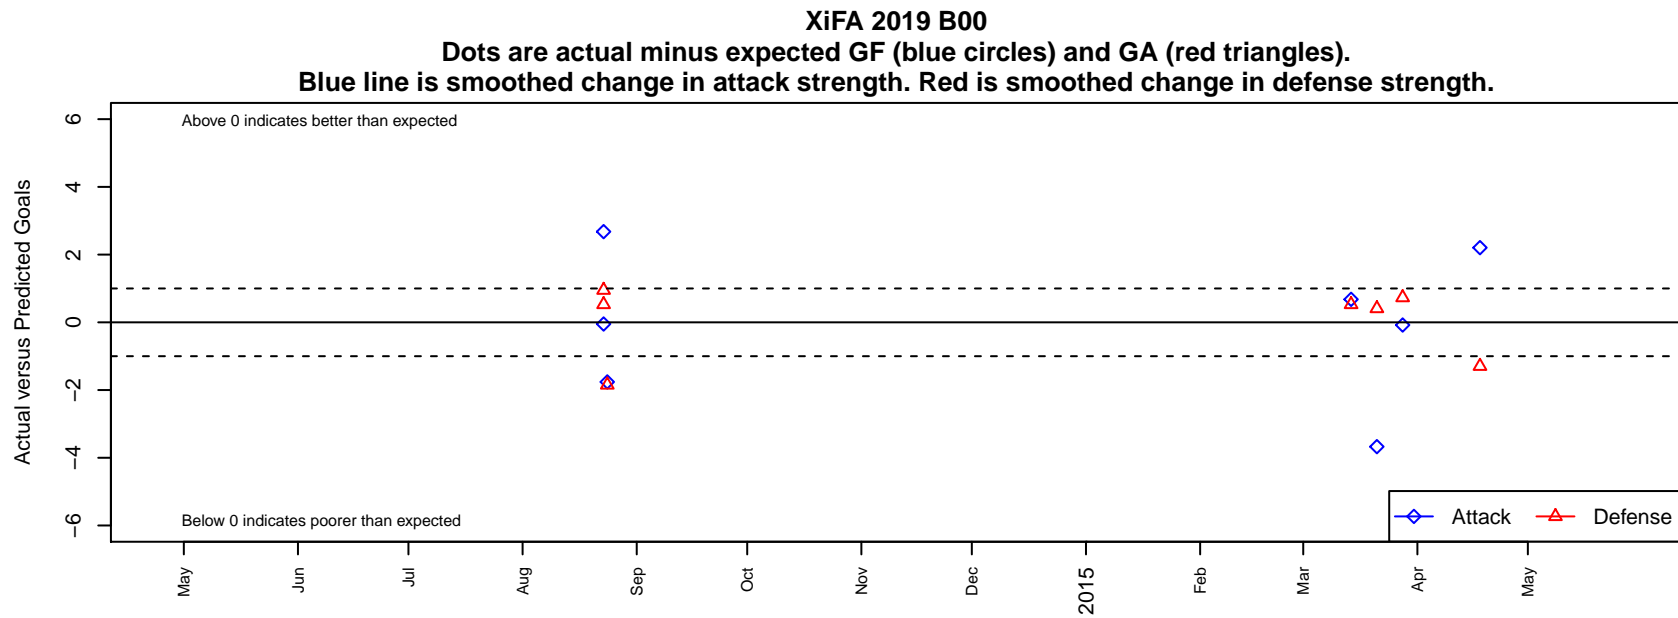

XiFA 2019 B00

XiFA Academy
Mead, WA
B00 total strength=1095
attack=2.86 defense=2.7
spr league = Spr PSPL-Inland Div 1 U14

alt names used:
XIFA 2019 (00) (WA)
XiFA 2019

Venues played:
2014 River City Challenge U14
2014 Spr PSPL-Inland Div 1 U14